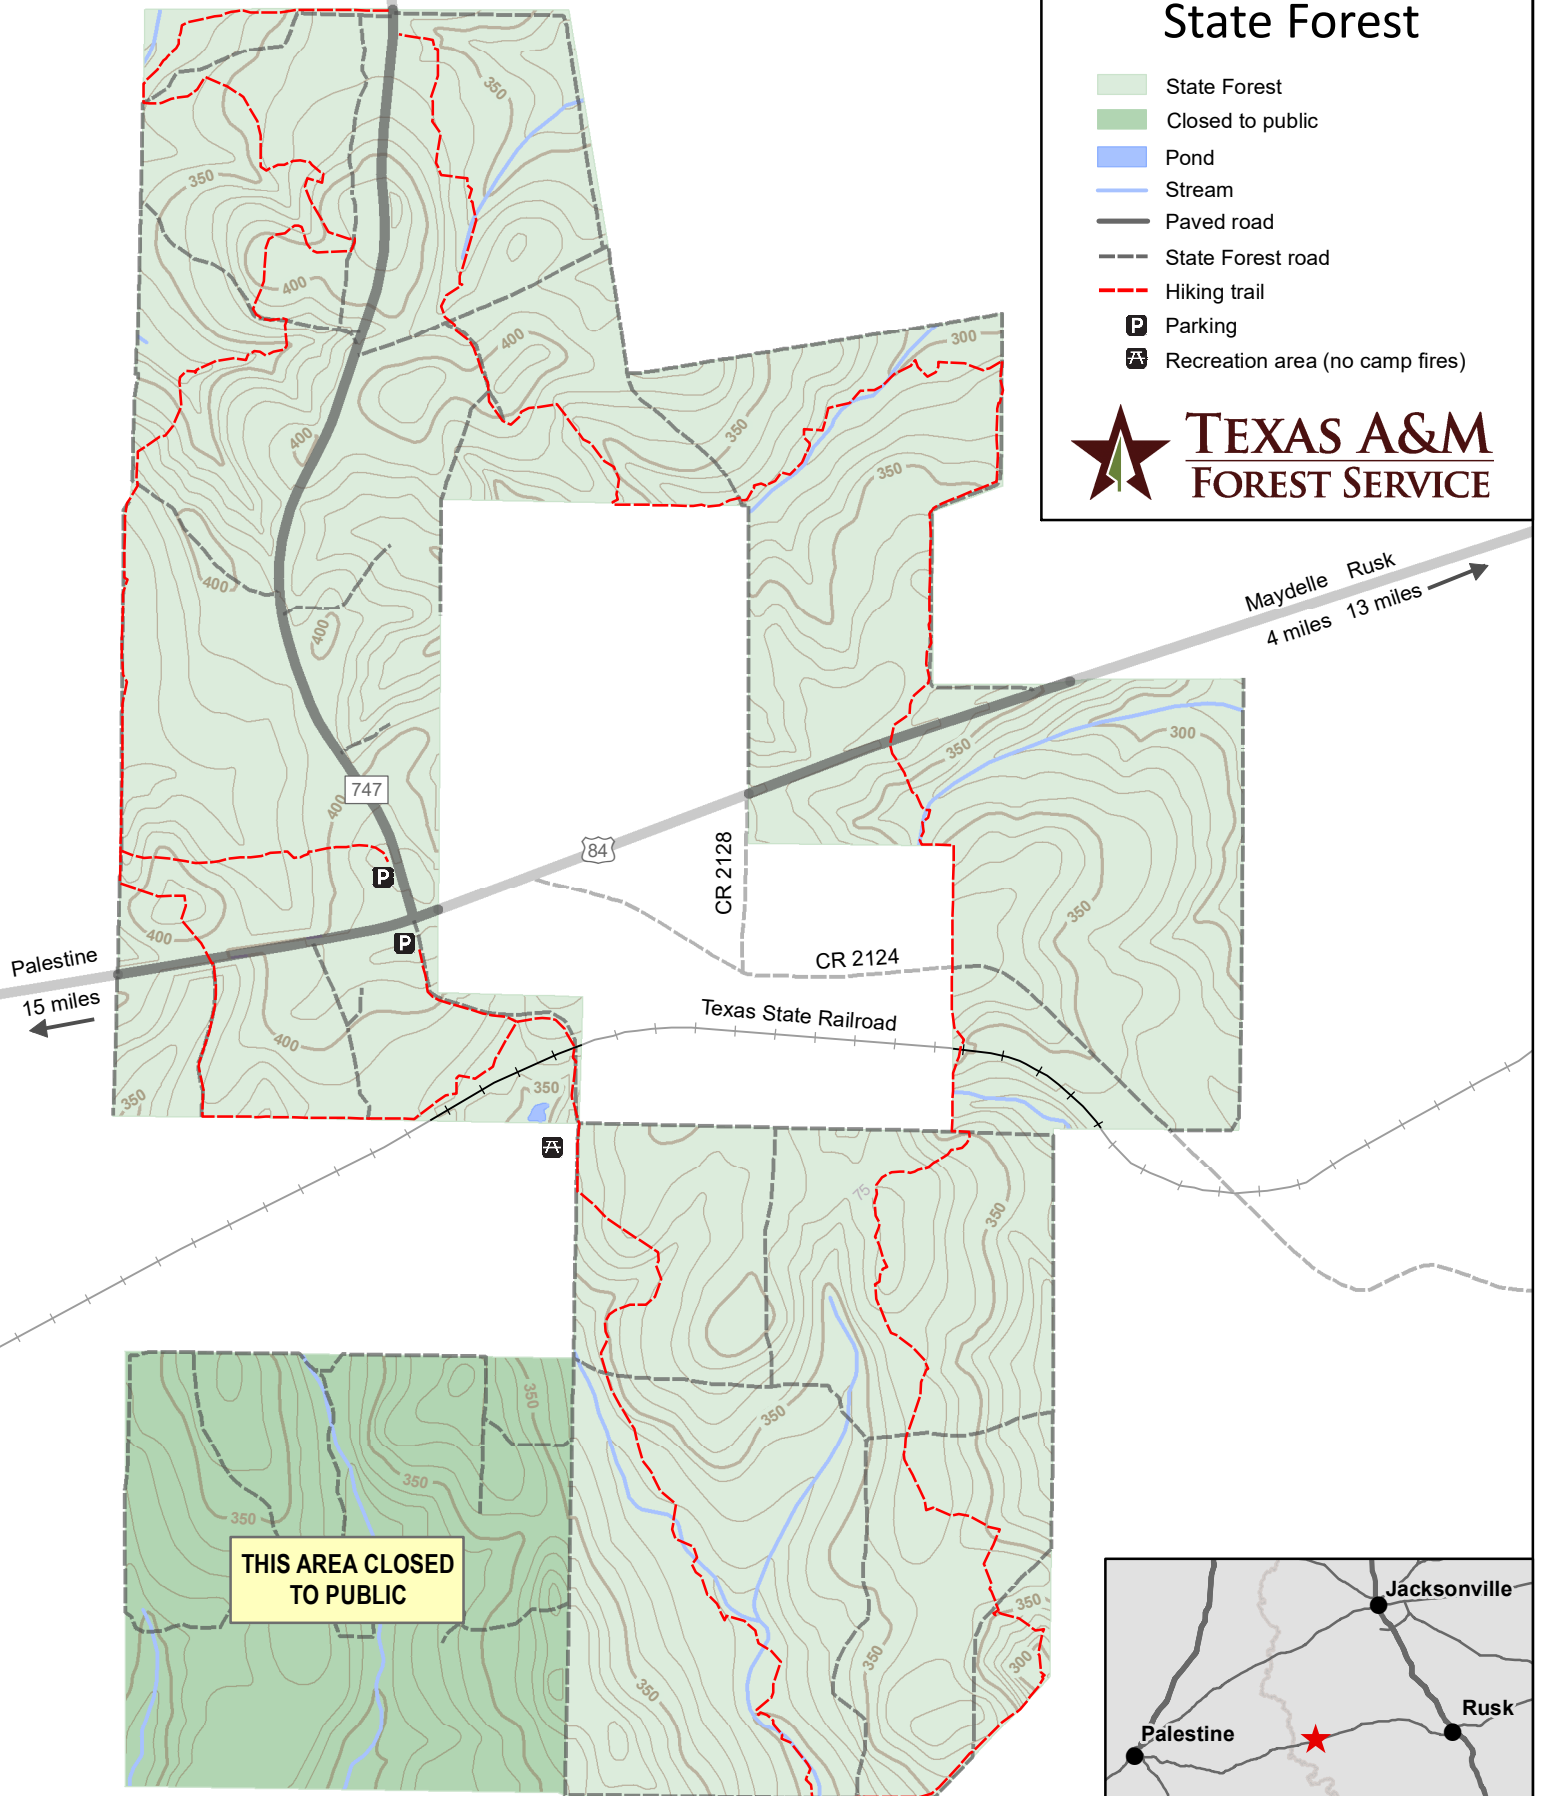

I. D. Fairchild State Forest

- State Forest
- Closed to public
- Pond
- Stream
- Paved road
- State Forest road
- Hiking trail
- Parking
- Recreation area (no camp fires)

← 15 miles
Palestine

Maydelle 4 miles
Rusk 13 miles →

THIS AREA CLOSED TO PUBLIC

0 2,000 Feet

0 0.5 Miles